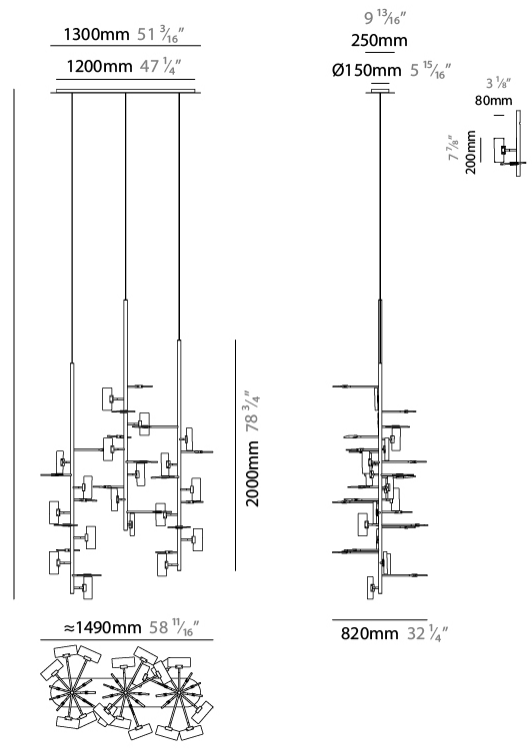

GENERAL

Series: Tree
Partner: Artigja
Division: Design
Installation: Suspension
Product Type: Chandelier
Mounting Location: Ceiling
Light Distribution: Direct / Indirect

PHYSICAL

Shape: Abstract
Length (mm): 1500
Length (in): 59 1/16
Width (mm): 800
Width (in): 31 1/2
Height (mm): 2000
Height (in): 78 3/4
Diffuser: Glass - Clear / Amber / Smoke Gray
Fixture Finish: BBS / BUB / ABR / DRB / DUB / AGD / LBB / DBZ / BBN / PCH / PGO / PBN / WHI / BLK
Accent Finish: CLR / AMB / SMG
Fixture Material: Glass / Metal
Primary Material: Glass

LED

Number of LEDs: 36
Color Temperature (°K): 2700 / 3000 / 4000
Nominal Lumen (lm): 36900 / 37200 / 41040
Lamp Life (hrs): 50000

OPTICAL

RATINGS AND CERTIFICATIONS

Certified By: Certified for North American Standards
IP rating: IP20

GENERAL

Series: Tree
 Partner: Artigja
 Division: Design
 Installation: Suspension
 Product Type: Chandelier
 Mounting Location: Ceiling
 Light Distribution: Direct / Indirect

PHYSICAL

Shape: Abstract
 Length (mm): 1550
 Length (in): 59 ⁷/₁₆
 Width (mm): 1450
 Width (in): 61
 Height (mm): 1000
 Height (in): 39 ³/₈
 Diffuser: Glass - Clear / Amber / Smoke Gray
 Fixture Finish: BBS / BUB / ABR / DRB / DUB / AGD / LBB / DBZ / BBN / PCH / PGO / PBN / WHI / BLK
 Accent Finish: CLR / AMB / SMG
 Fixture Material: Glass / Metal
 Primary Material: Glass