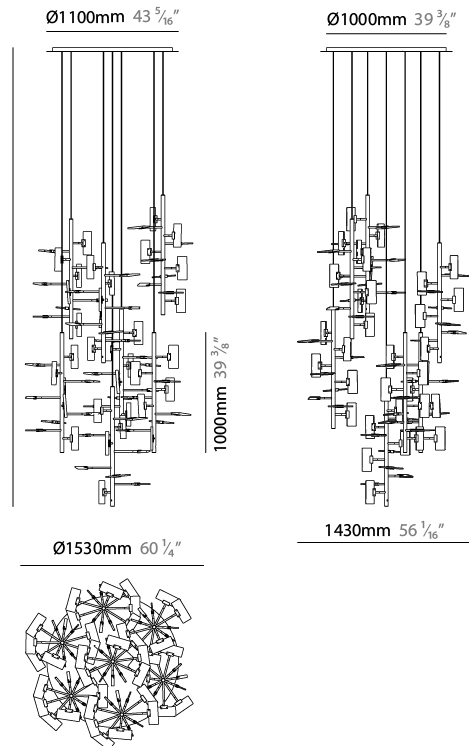

TREE SUSPENSION

D181001-

base number   Color   Finish   Finish
Temperature   Options   Options

1. To build a product code in our configurator select the specify button on the base model # product page
2. To build a manual product code on this datasheet choose from the options listed below in blue font and add the suffix to the base model #

GENERAL

Series: Tree
Partner: Artigja
Division: Design
Installation: Suspension
Product Type: Chandelier
Mounting Location: Ceiling
Light Distribution: Direct / Indirect

PHYSICAL

Shape: Abstract
Length (mm): 1550
Length (in): 59 ⁷/₁₆
Width (mm): 1450
Width (in): 61
Height (mm): 1000
Height (in): 39 ³/₈
Diffuser: Glass - Clear / Amber / Smoke Gray
Fixture Finish: BBS / BUB / ABR / DRB / DUB / AGD / LBB / DBZ / BBN / PCH / PGO / PBN / WHI / BLK
Accent Finish: CLR / AMB / SMG
Fixture Material: Glass / Metal
Primary Material: Glass

ELECTRICAL

Lamp Type: LED
Input Wattage (W): 323.4
Dimming: Dali Dimming / Phase Dimming
Driver Included: Yes
Driver Location: Integrated
Driver Class: Class 2
Input Voltage (V): 120
Output Voltage (V): 12
Upon Request: 0-10V Dimming

LED

Number of LEDs: 77
Color Temperature (°K): 2700 / 3000 / 4000
Nominal Lumen (lm): 47355 / 47740 / 52668
Lamp Life (hrs): 50000

OPTICAL

RATINGS AND CERTIFICATIONS

Certified By: Certified for North American Standards
IP rating: IP20